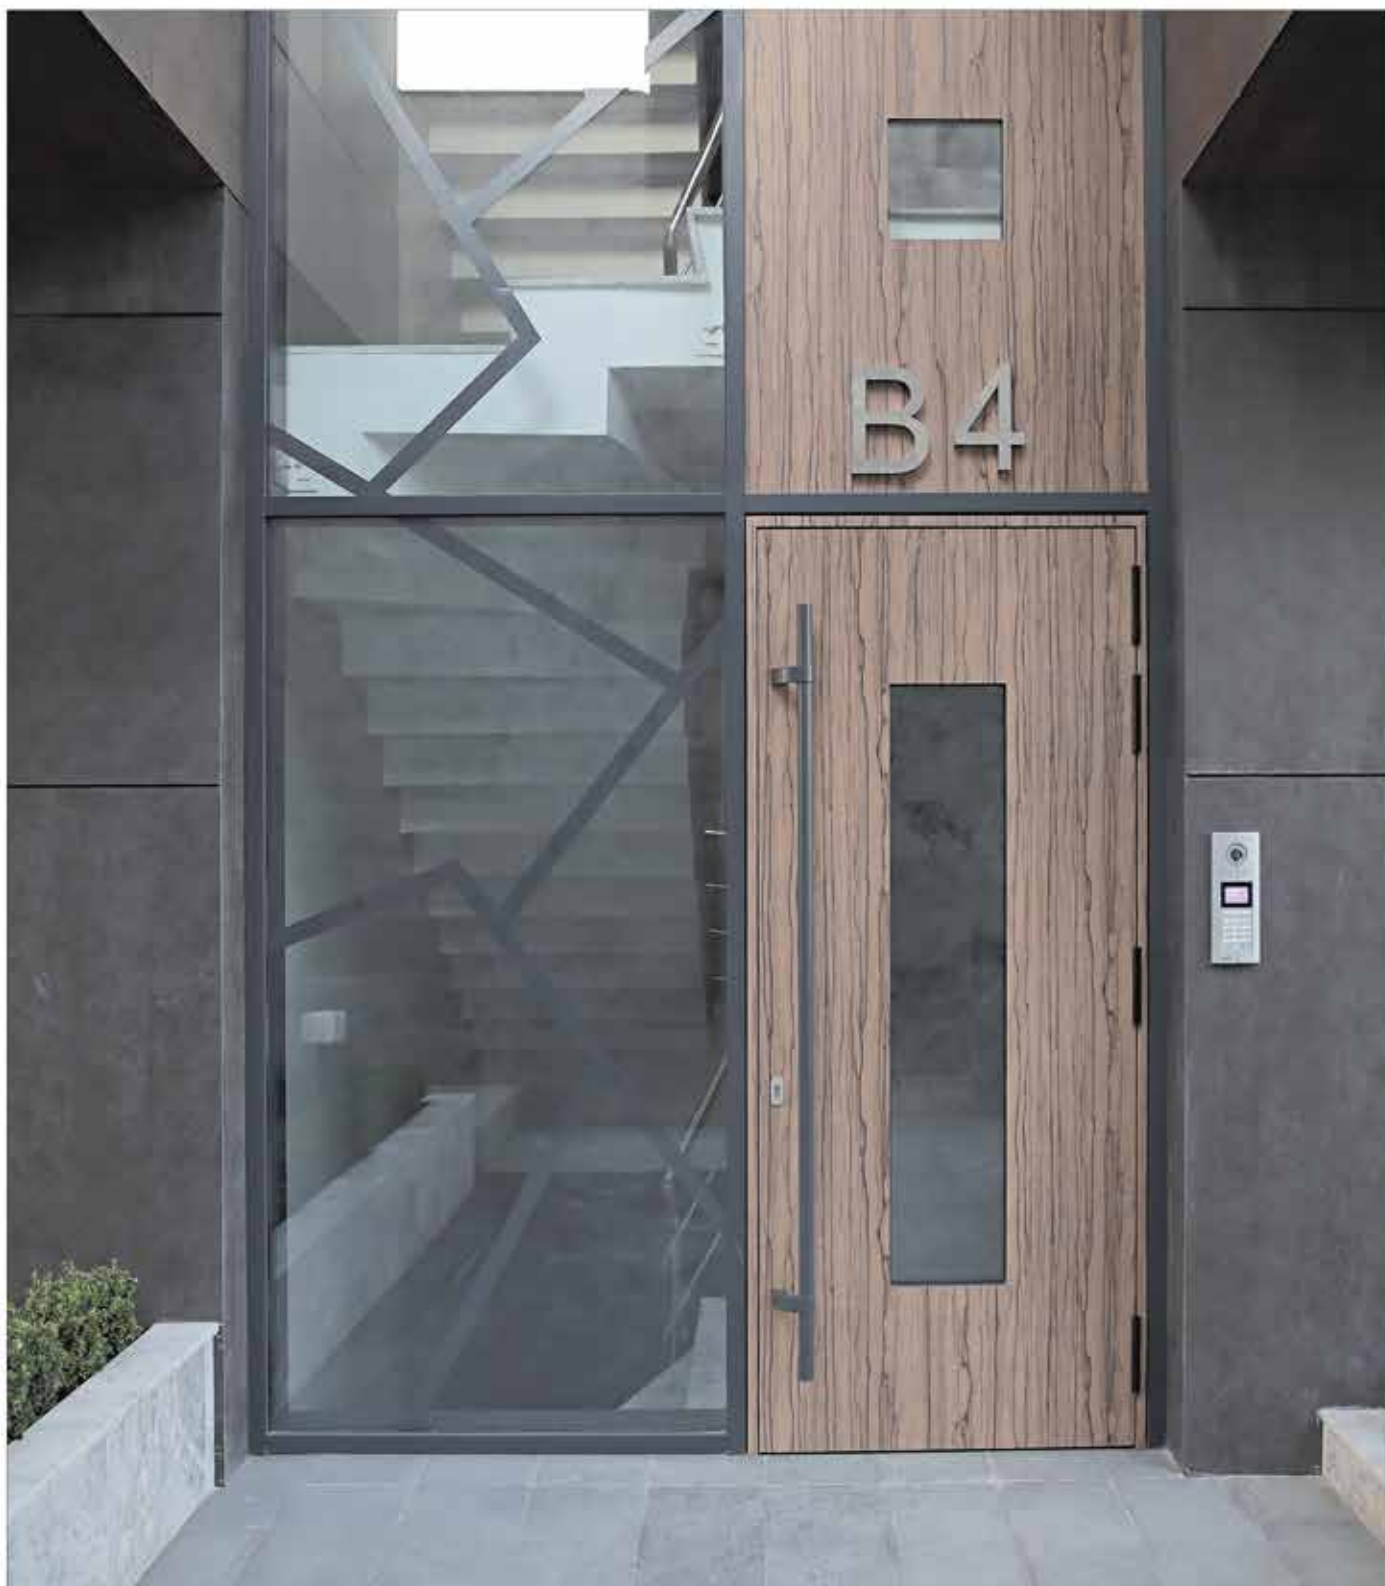

# Storefronts

Our storefront systems provide a broad variety of selections from classic aluminum storefronts to all glass, photocell controlled entrance doors. Any color can be matched on the aluminum, the finish may be anodized, electrostatic powder coatings or even a variety of wood grain decorations.

# Storefronts

---